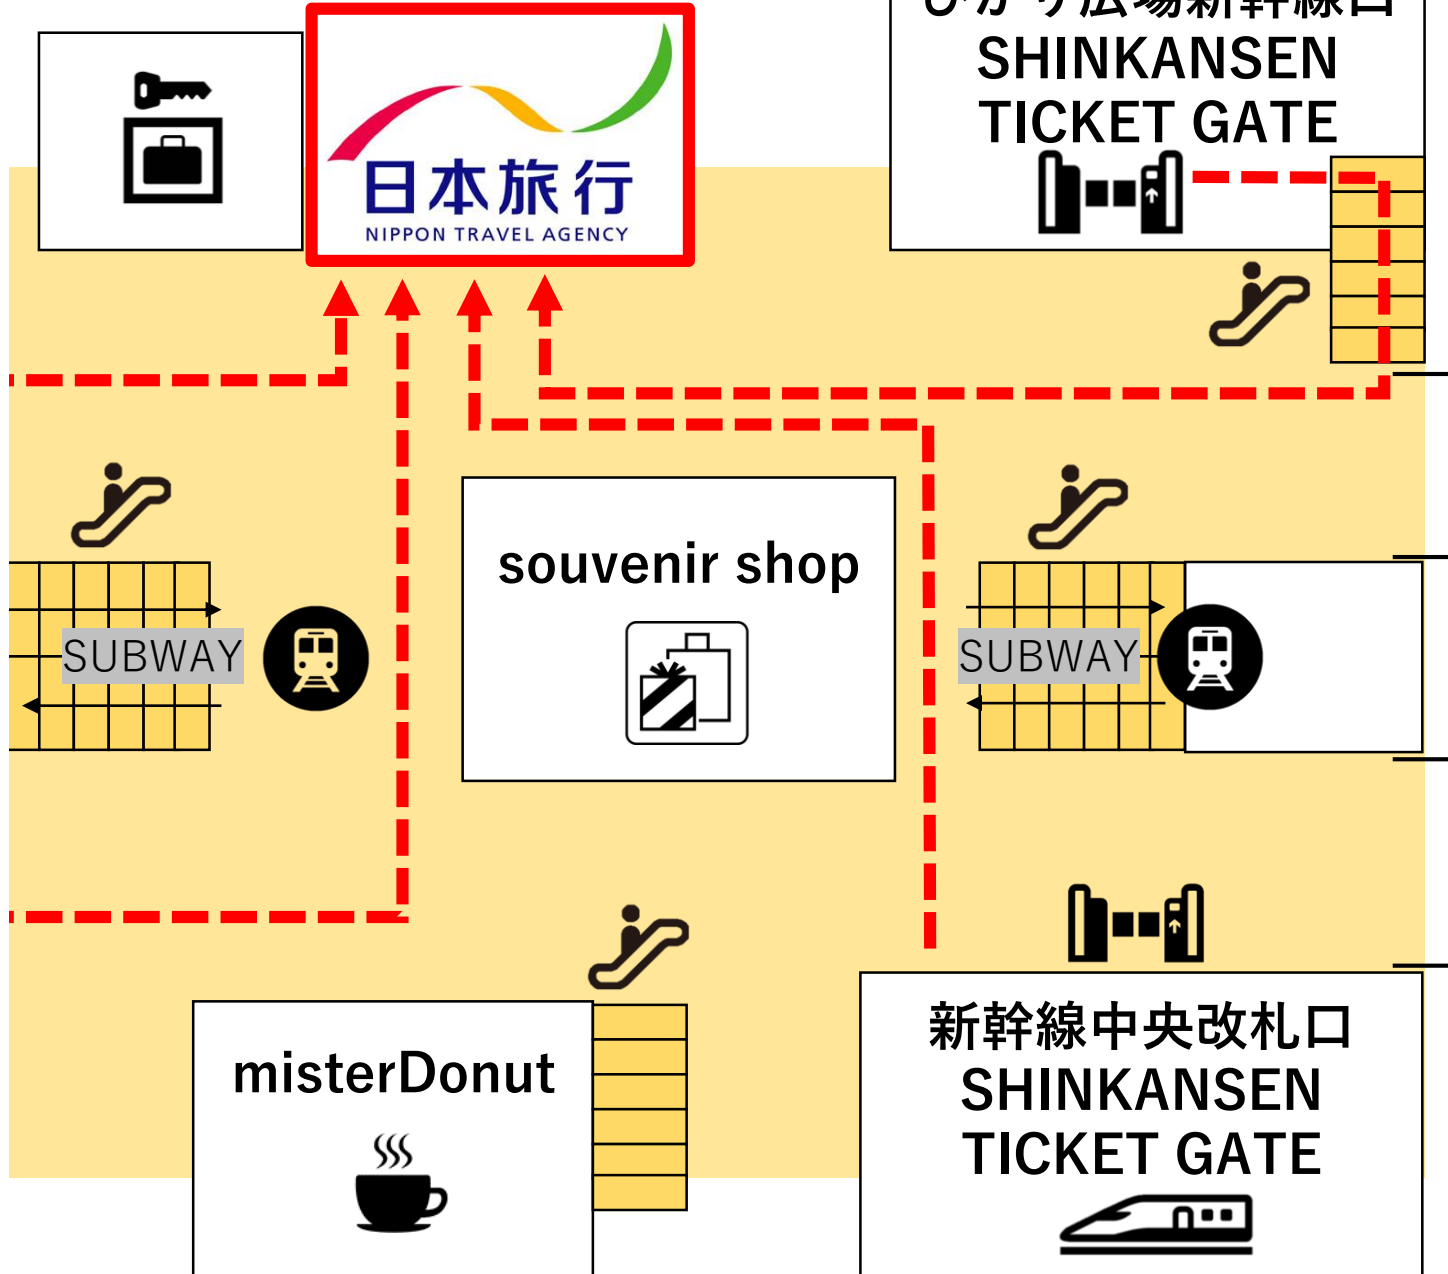

博多駅 1階 Hakata Station 1F

Bus Terminal

博多口
HAKATA EXIT

Nippon Travel Agency
TiS Hakata Branch

博多バスターミナル 1階
HAKATA BUS TERMINAL 1F

※Fukuoka Airport

After arriving at
the bus terminal

HAKATA BUS TERMINAL 1F

筑紫口
CHIKUSHI EXIT

博多口
HAKATA EXIT