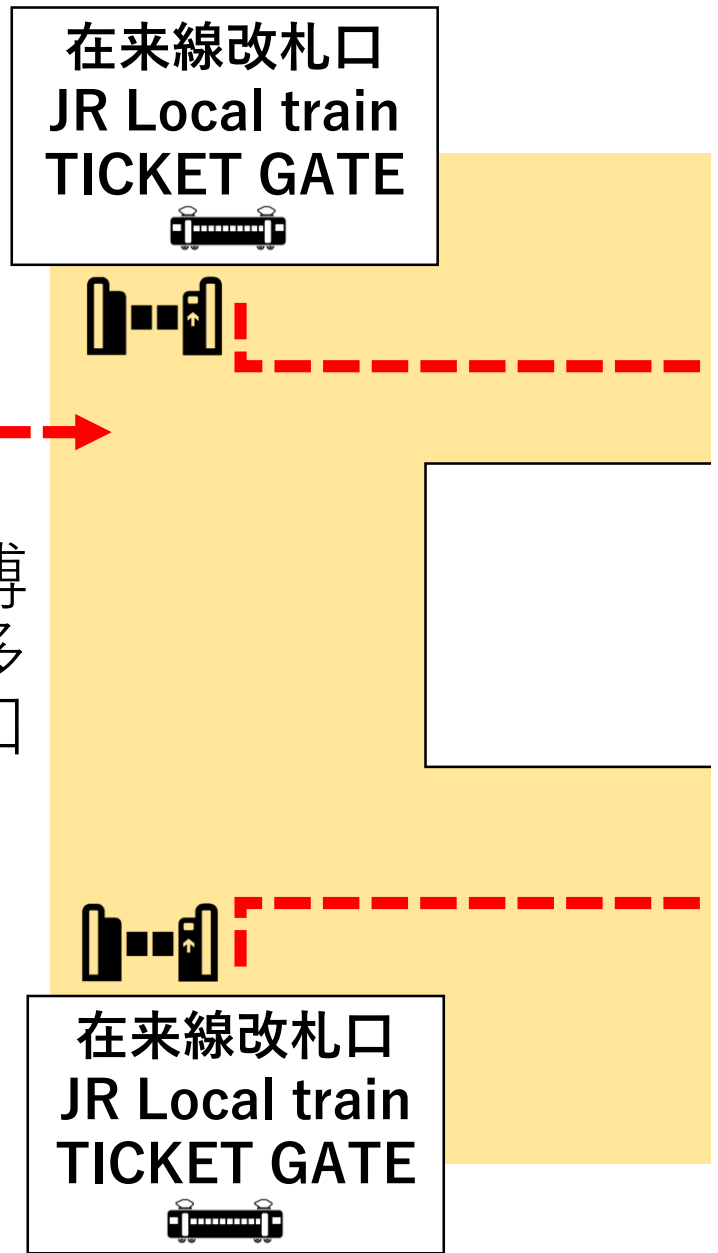

博多駅 1階 Hakata Station 1F

Bus Terminal

博多口
HAKATA EXIT

Nippon Travel Agency
TiS Hakata Branch

博多バスターミナル 1階
HAKATA BUS TERMINAL 1F

※Fukuoka Airport

After arriving at
the bus terminal

HAKATA BUS TERMINAL 1F

筑紫口
CHIKUSHI EXIT

博多口
HAKATA EXIT